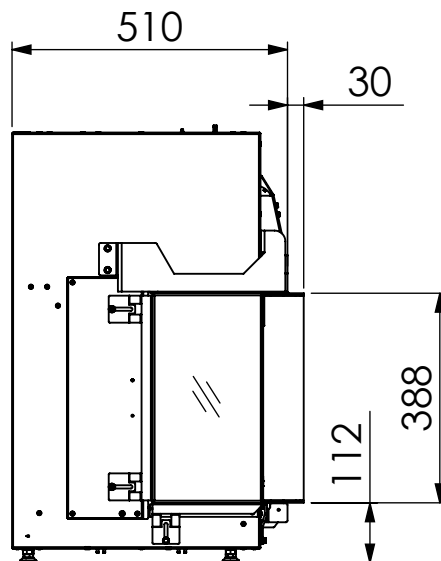

Virtuo 100/2 Evolve Links

Virtuo 100/2 Evolve Links

dim" = inch
[dim] = mm