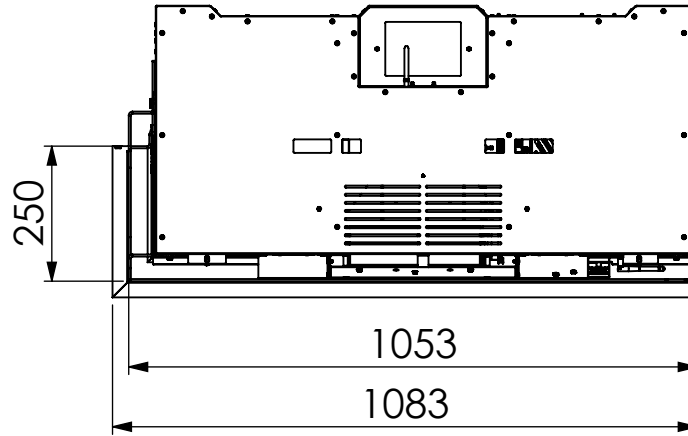

Virtuo 100/2 Evolve Links

Virtuo 100/2 Evolve Links

dim" = inch
[dim] = mm