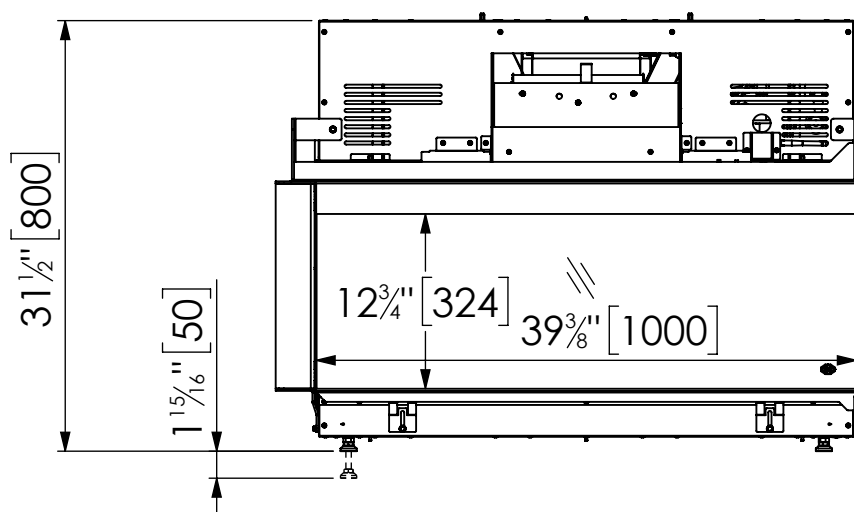

Virtuo 100/2 Evolve Links

Virtuo 100/2 Evolve Links

dim" = inch
[dim] = mm