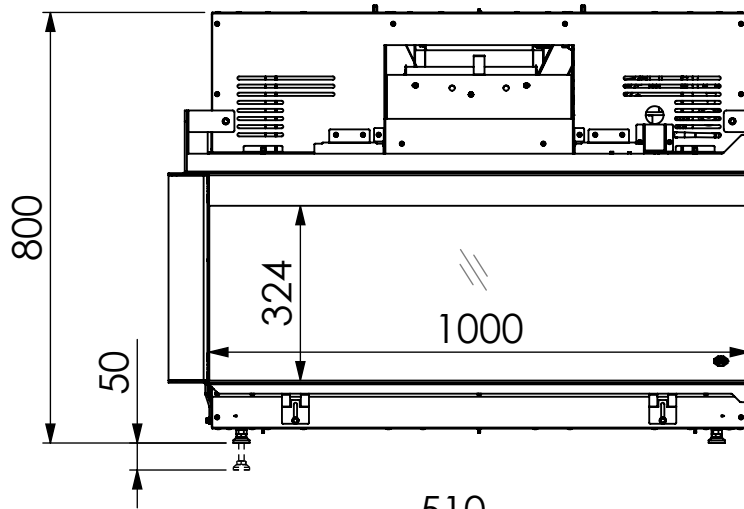

Virtuo 100/2 Evolve Links

Virtuo 100/2 Evolve Links

dim" = inch
[dim] = mm