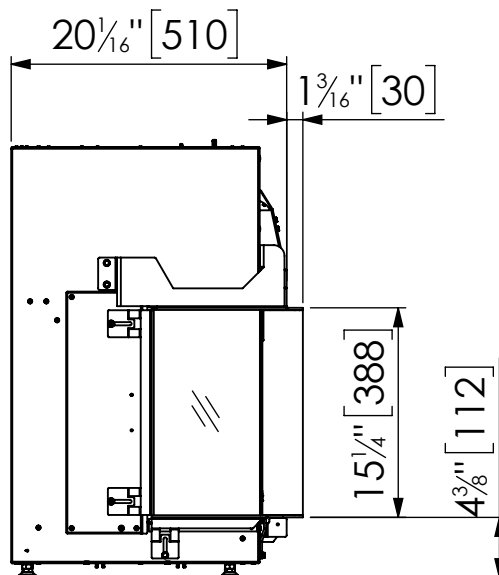

Virtuo 100/2 Evolve Links

Virtuo 100/2 Evolve Links

dim" = inch
[dim] = mm