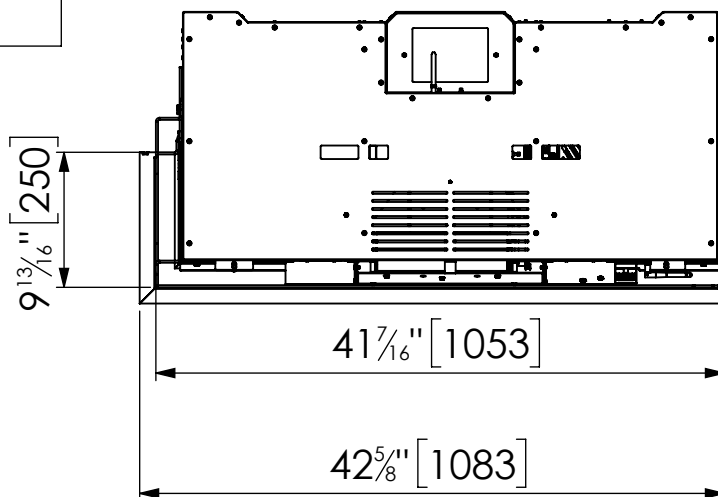

Virtuo 100/2 Evolve Links

Virtuo 100/2 Evolve Links

dim" = inch
[dim] = mm